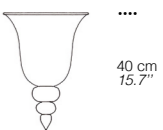

Modèles / Models