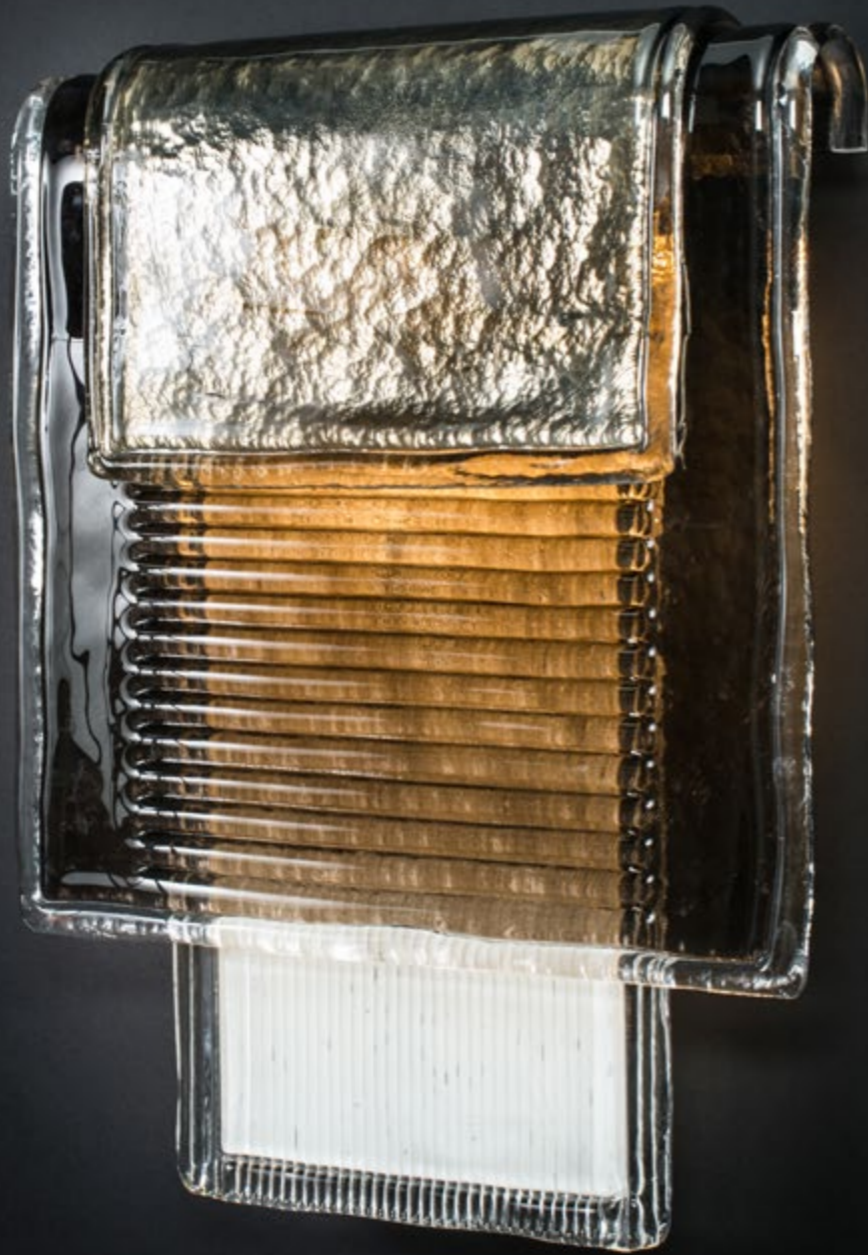

veronese  
PARIS

YSA  
by TRISTAN AUER

### Matériaux / Materials

Verre de Murano, acier  
Murano glass, steel

### Couleur du verre / Glass Color

Cristal Argenture / Fumé / Blanc Strillé  
Silver plated crystal / Smokey / Stripped patterned White